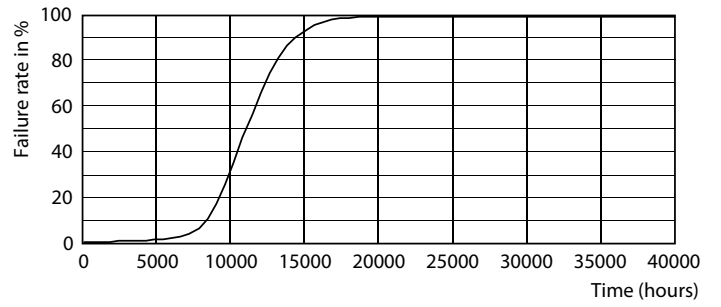

Lámparas LED Essential

Lifetime

10K

10K