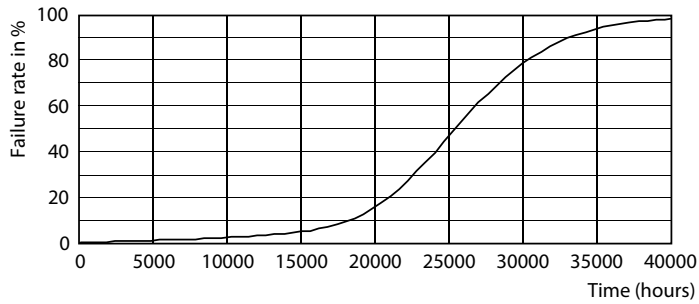

Dicroica LED GU10 Essential

Lifetime

LEDspots LED 25K

LEDspots LMP 25K